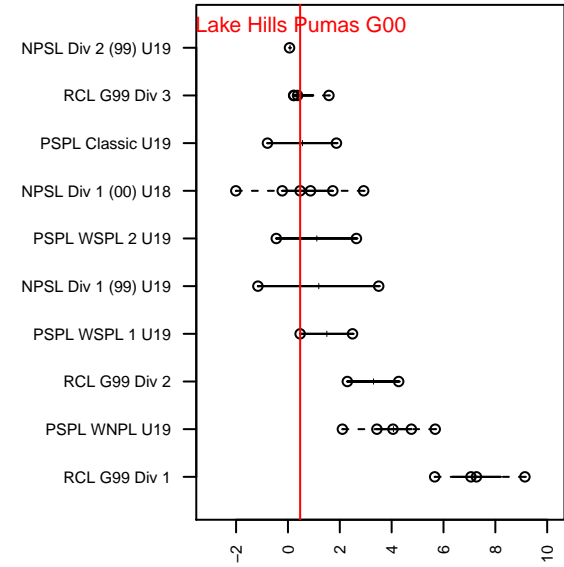

# Lake Hills Pumas G00

Lake Hills SC  
 Bellevue, WA  
 G00 total strength=1401  
 attack=7.88 defense=8.18  
 fall league = NPSL Div 1 (00) U18

alt names used:  
 Lake Hills Pumas G00

Venues played:  
 2017 Seattle Cup GU17-19 Silver  
 2017 Eastside FC Cup GU18-19  
 2017 NPSL Division 1 (00) U18

**Lake Hills Pumas G00**  
 Dots are actual minus expected GF (blue circles) and GA (red triangles).  
 Blue line is smoothed change in attack strength. Red is smoothed change in defense strength.

**attack and defense variance (black dot)  
relative to other teams  
and top 10 in region**

**attack and defense rating  
relative to others at age  
and all opponents in last 13 months**

**Performance relative to 13 month average**

**Performance relative to 13 month average**

<b>date</b>	<b>home</b>		<b>away</b>		<b>venue</b>	<b>pred.home</b>	<b>pred.away</b>
2018-01-27	NSC Edge G00	1	Lake Hills Pumas G00	2	2017 NPSL Division 1 (00) U18	1.56	0.93
2018-01-20	Kent United Green G00	1	Lake Hills Pumas G00	0	2017 NPSL Division 1 (00) U18	2.20	0.88
2018-01-06	MIFC Maroon G01	4	Lake Hills Pumas G00	1	2017 NPSL Division 1 (00) U18	3.98	0.54
2017-12-10	NK Storm G00	1	Lake Hills Pumas G00	1	2017 NPSL Division 1 (00) U18	0.42	1.05
2017-12-02	Lake Hills Pumas G00	0	Kent United Green G01	5	2017 NPSL Division 1 (00) U18	0.68	1.32
2017-08-13	Lake Hills Pumas G00	1	Eastside FC White G01	1	2017 Eastside FC Cup GU18-19	0.45	1.67
2017-08-12	FC Edmonds Crew G00	1	Lake Hills Pumas G00	1	2017 Eastside FC Cup GU18-19	1.43	1.33
2017-08-11	Lake Hills Pumas G00	1	WA Rush Nero G00	1	2017 Eastside FC Cup GU18-19	0.75	0.61
2017-07-08	Lake Hills Pumas G00	1	NK Storm G00	1	2017 Seattle Cup GU17-19 Silver	1.05	0.42
2017-07-08	Newport FC G99	1	Lake Hills Pumas G00	1	2017 Seattle Cup GU17-19 Silver	1.96	0.51
2017-07-07	Seattle United Shoreline Blue G99	0	Lake Hills Pumas G00	0	2017 Seattle Cup GU17-19 Silver	1.42	0.83